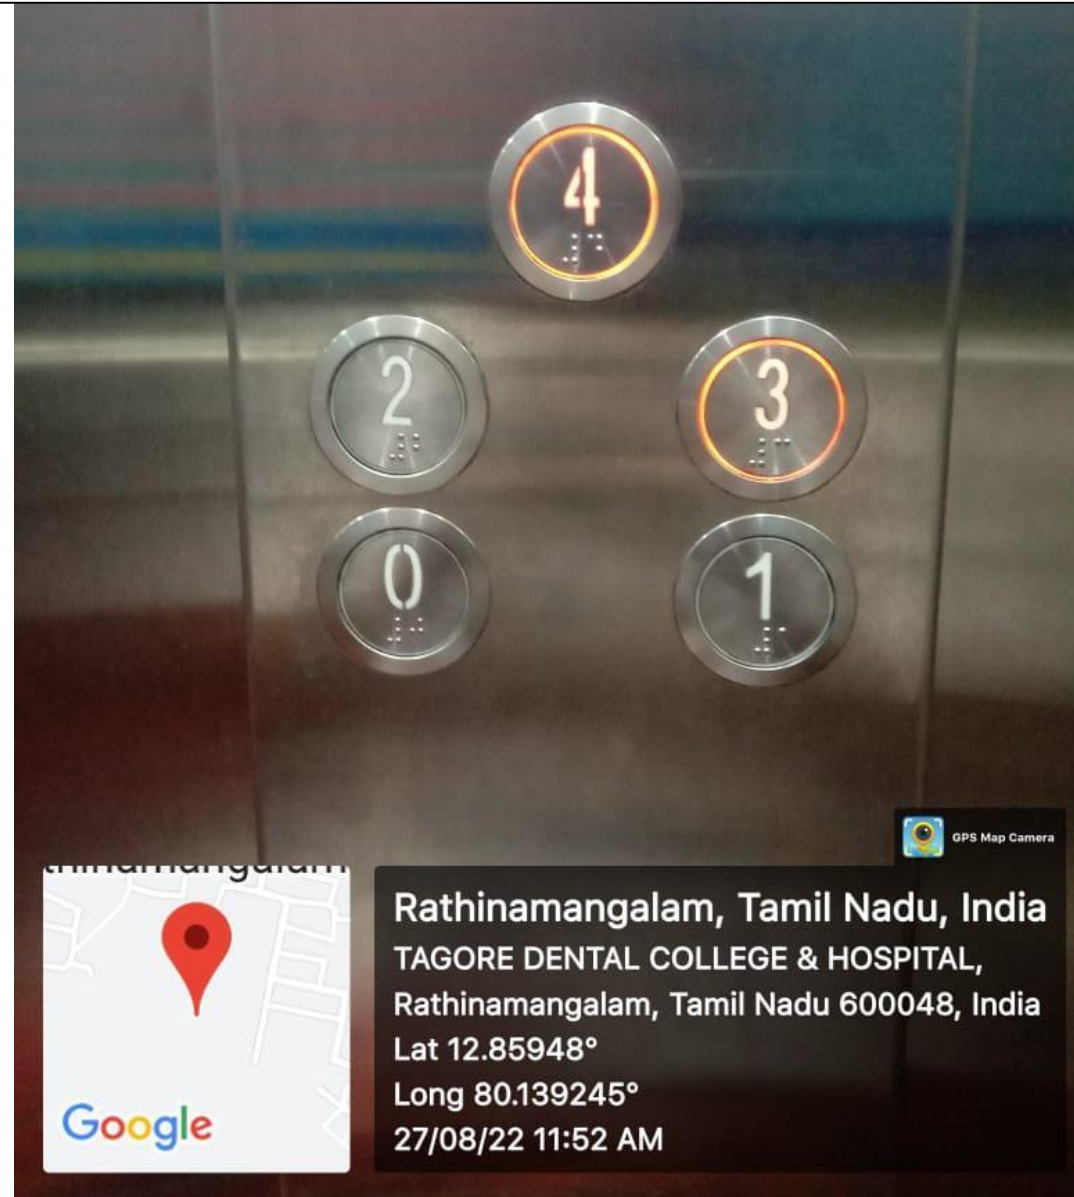

03/09/21 12:51 PM

RAILINGS ARE PRESENT IN STAIRCASE TO HOLD ON TO

GPS Map Camera

Rathinamangalam, Tamil Nadu, India

Tagore Dental College & Hospital

Lat 12.860312°

Long 80.137961°

03/09/21 12:50 PM

SAFE ASSEMBLY POINT INSIDE CAMPUS

Rathinamangalam, Tamil Nadu, India
Tagore Dental College & Hospital
Lat 12.860263°
Long 80.137997°
02/09/21 02:15 PM

Human assistance in lift

BRAILLE SIGNS ALLOW FOR IMPROVED SAFETY AWARENESS AND ARE DESIGNED TO COMPLY WITH LOCAL CODES AND THE ADA CODE FOR ACCESSIBILITY BRAILLE WRITING SYSTEM IS FOR THE BLIND PEOPLE OR VISUALLY IMPAIRED PEOPLE. THE DOTS **HELPS THE BLIND PEOPLE TO READ THE FUNCTION OF THE BUTTON.**